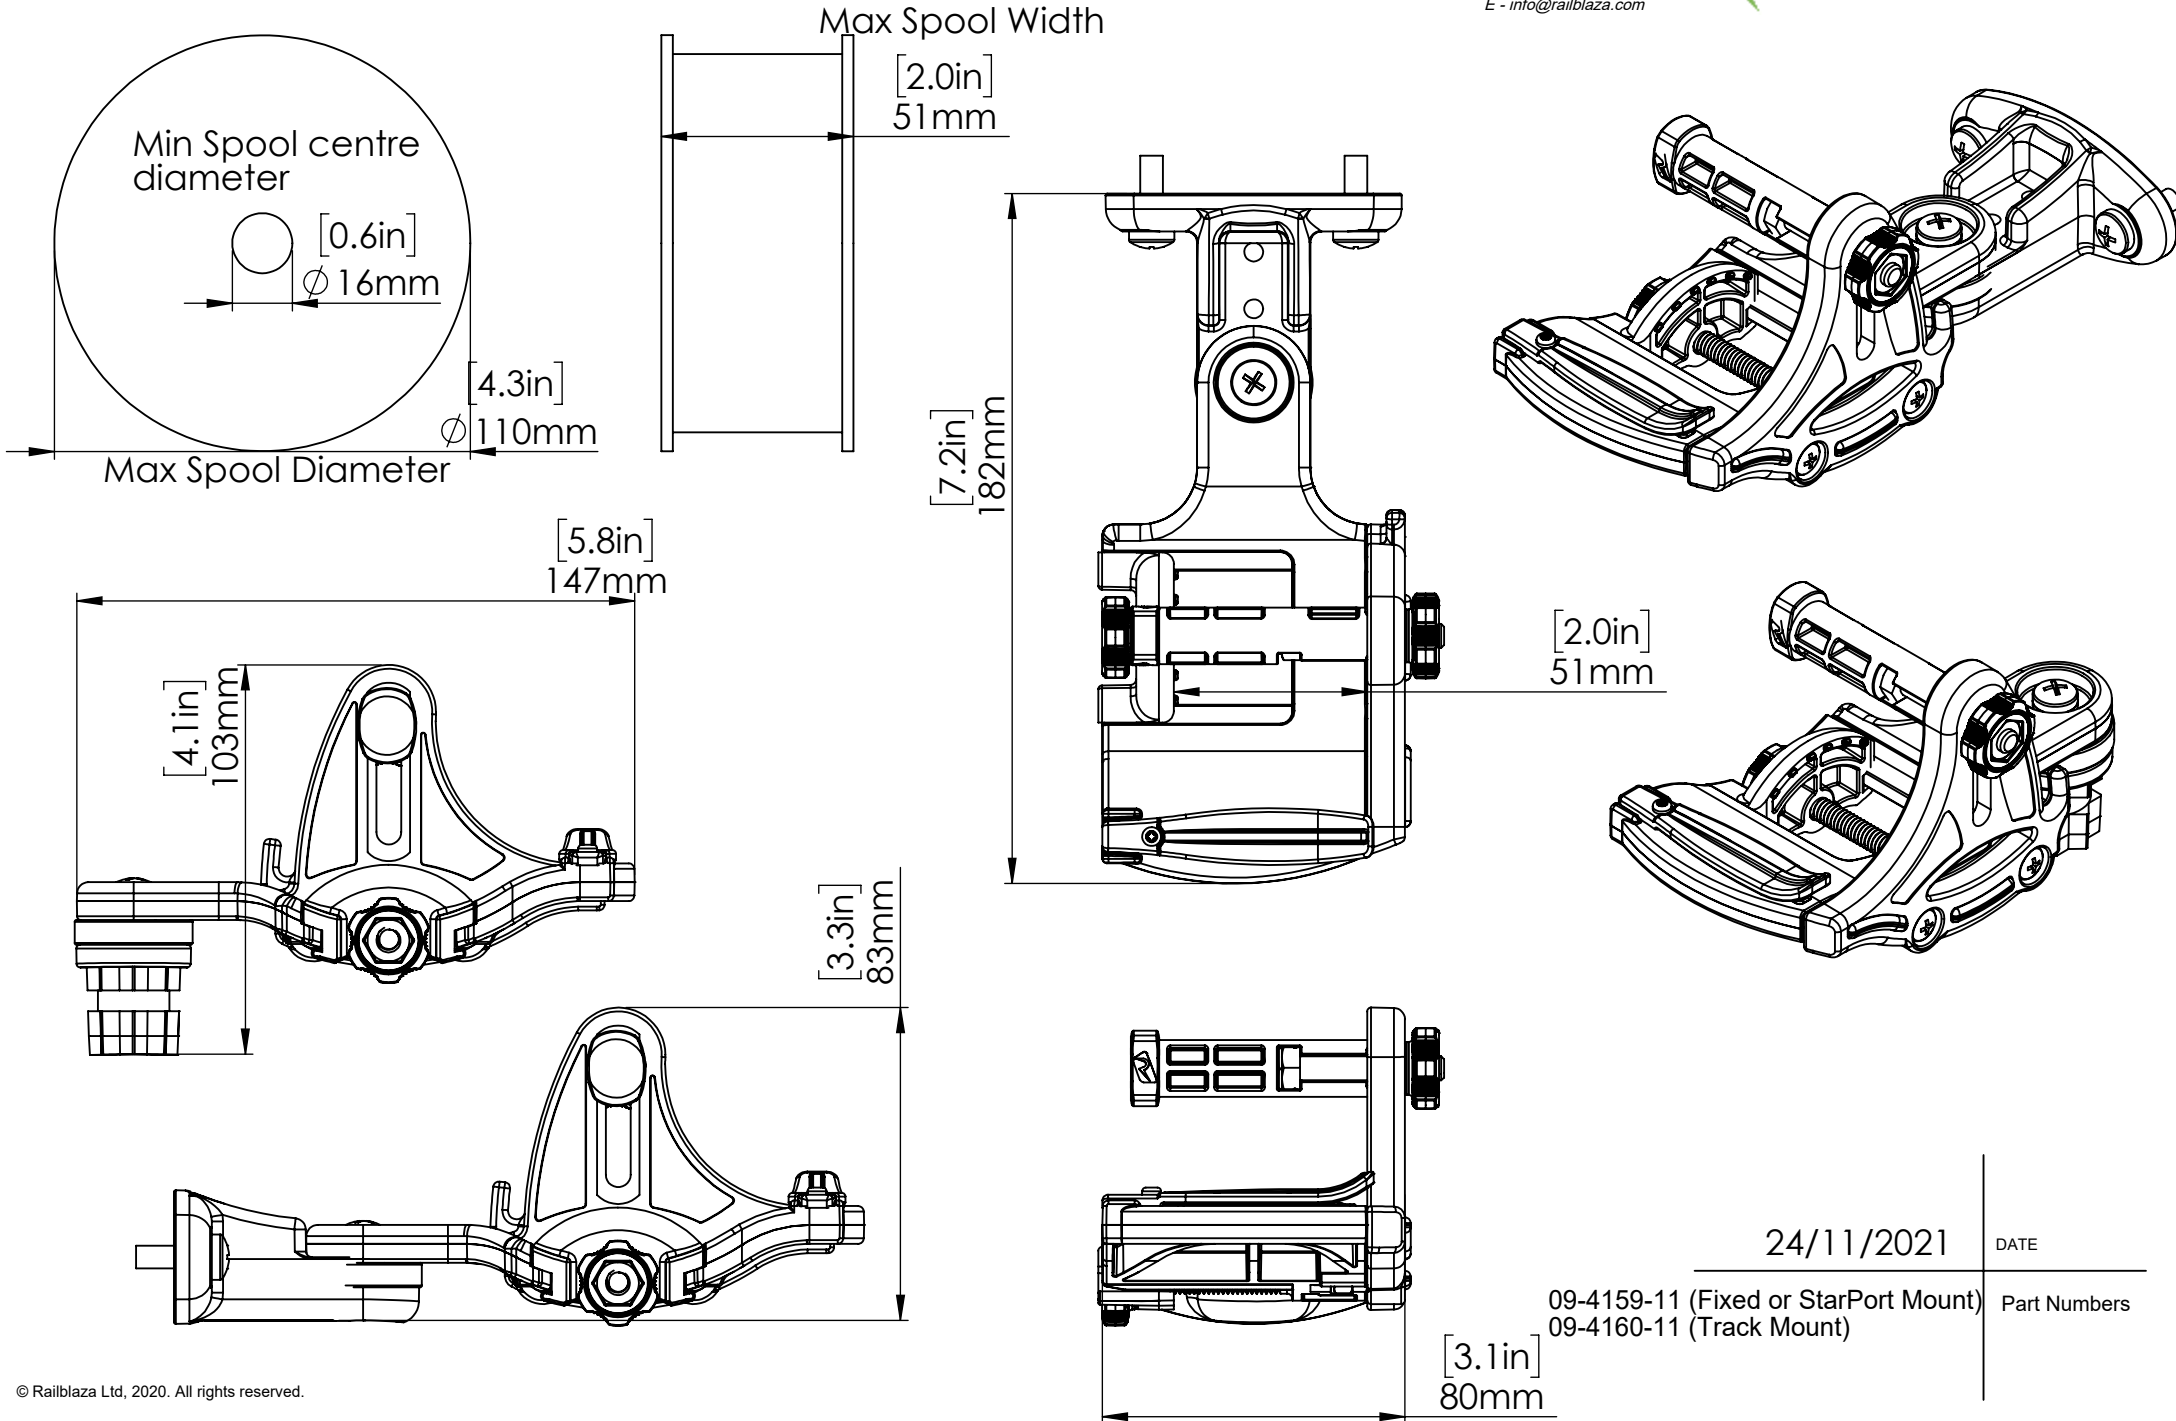

SPOOLING STATION

24/11/2021

DATE

09-4159-11 (Fixed or StarPort Mount)
 09-4160-11 (Track Mount)

Part Numbers